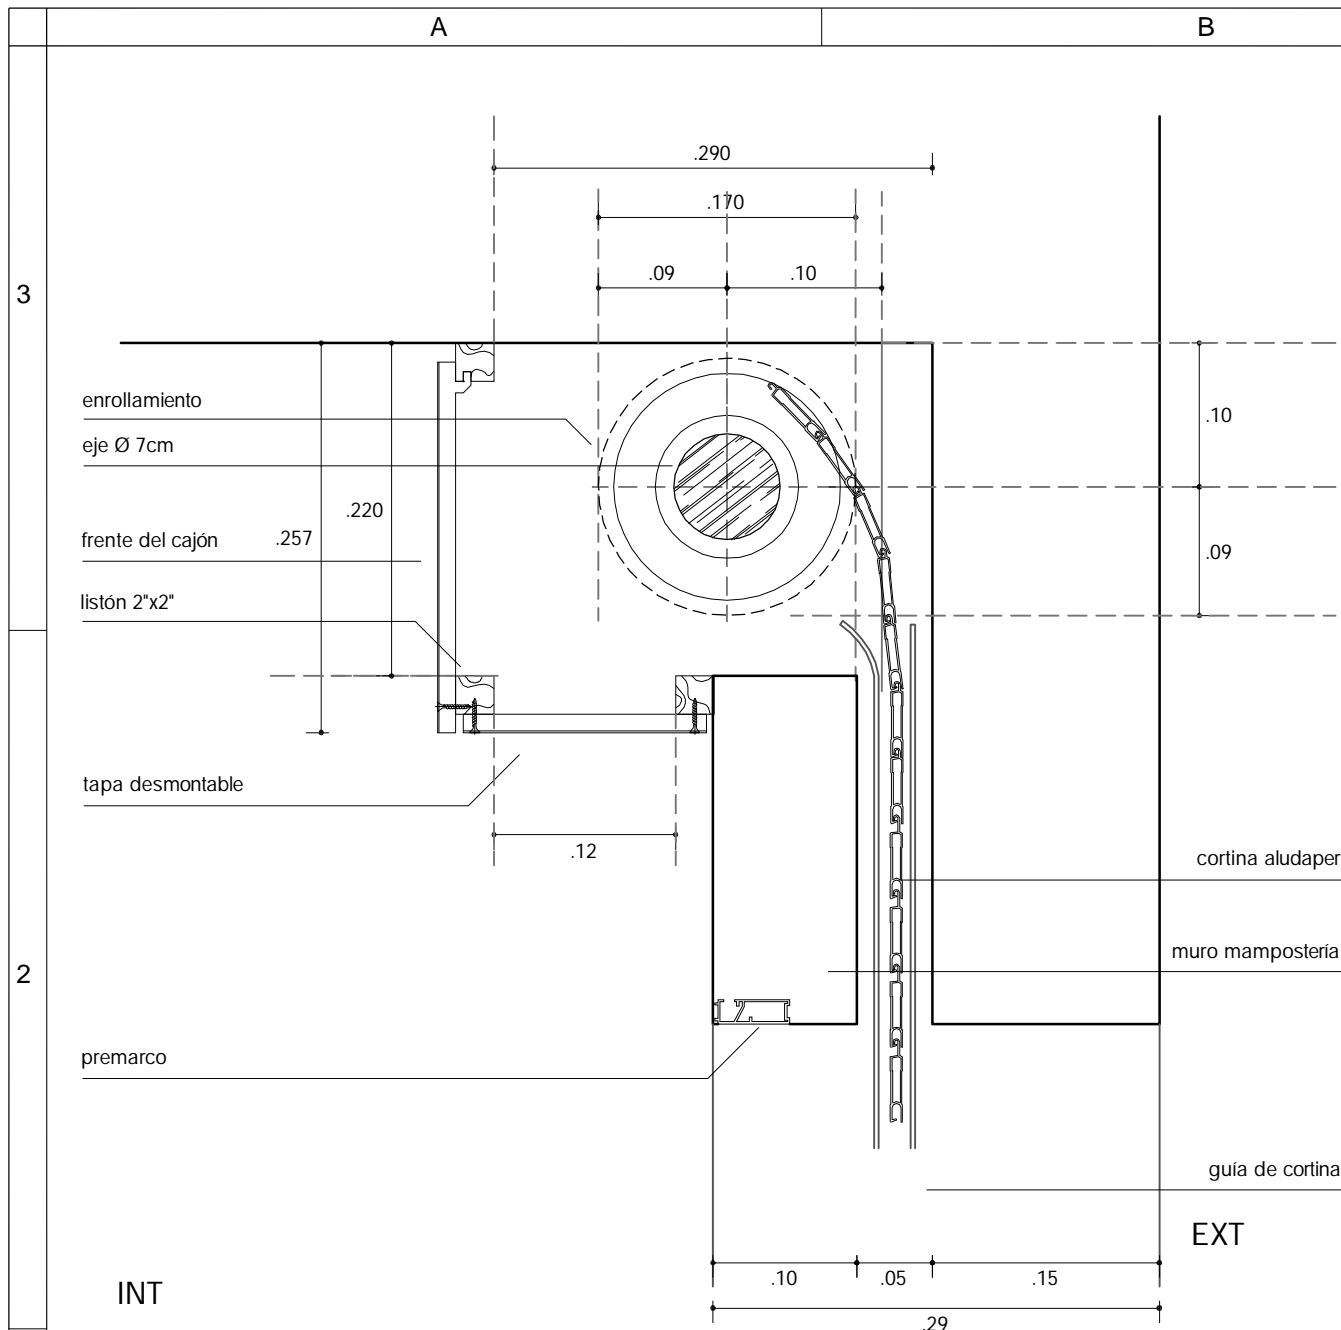

GP GROUP
Fábrica de Cortinas y Aberturas

CONTACTO

SANTANDER1985_TEL: 508-88-28
MONTEVIDEO - PUNTA del ESTE
WWW.GPGROUP.COM.UY

TABLA DE ENROLLAMIENTO
PERSIANA ALUMINIO ALUDAPER
ENROLLAMIENTO INTERIOR

altura persiana	altura nicho	diámetro del enrollamiento	diámetro del eje
1.00 mts.	17 cms.	19 cms.	7 cms.
1.20 mts.	18 cms.	20 cms.	7 cms.
1.40 mts.	19 cms.	21 cms.	7 cms.
1.60 mts.	20 cms.	21 cms.	7 cms.
1.80 mts.	21 cms.	22 cms.	7 cms.
2.00 mts.	22 cms.	23 cms.	7 cms.
2.20 mts.	23 cms.	25 cms.	7 cms.

TABLA DE ENROLLAMIENTO
PERSIANA ALUMINIO ALUDAPER
ENROLLAMIENTO EXTERIOR

altura persiana	altura nicho	diámetro del enrollamiento	diámetro del eje
1.00 mts.	22 cms.	21 cms.	7 cms.
1.20 mts.	23 cms.	22 cms.	7 cms.
1.40 mts.	24 cms.	23 cms.	7 cms.
1.60 mts.	25 cms.	24 cms.	7 cms.
1.80 mts.	27 cms.	26 cms.	7 cms.
2.00 mts.	28 cms.	27 cms.	7 cms.
2.20 mts.	29 cms.	28 cms.	7 cms.

PLANO: detalle cortina enrollar ALUDAPER

EMITIDO:

ESCALA: 1:2

FECHA: setiembre 2009

LÁMINA:

CAI 1