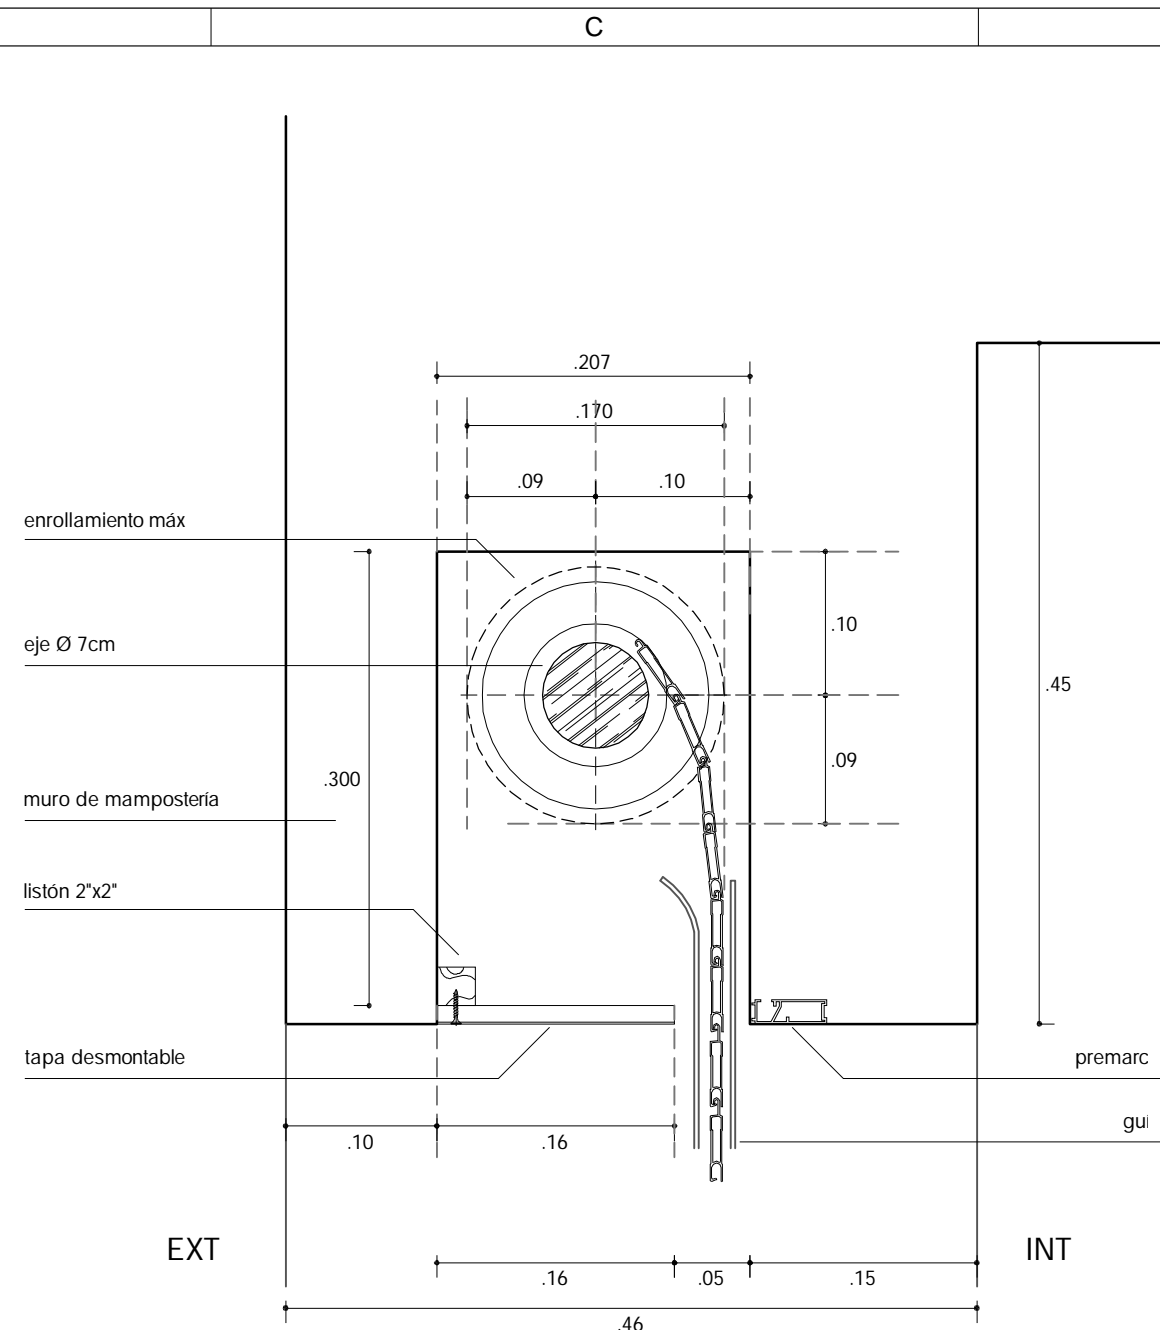

GP GROUP
Fábrica de Cortinas y Aberturas

CONTACTO

SANTANDER1985_TEL: 508-88-28
MONTEVIDEO - PUNTA del ESTE
WWW.GPGROUP.COM.UY

TABLA DE ENROLLAMIENTO
PERSIANA ALUMINIO ALUDAPER
ENROLLAMIENTO INTERIOR

altura persiana	altura nicho	diámetro del enrollamiento	diámetro del eje
1.00 mts.	17 cms.	19 cms.	7 cms.
1.20 mts.	18 cms.	20 cms.	7 cms.
1.40 mts.	19 cms.	21 cms.	7 cms.
1.60 mts.	20 cms.	21 cms.	7 cms.
1.80 mts.	21 cms.	22 cms.	7 cms.
2.00 mts.	22 cms.	23 cms.	7 cms.
2.20 mts.	23 cms.	25 cms.	7 cms.

TABLA DE ENROLLAMIENTO
PERSIANA ALUMINIO ALUDAPER
ENROLLAMIENTO EXTERIOR

altura persiana	altura nicho	diámetro del enrollamiento	diámetro del eje
1.00 mts.	22 cms.	21 cms.	7 cms.
1.20 mts.	23 cms.	22 cms.	7 cms.
1.40 mts.	24 cms.	23 cms.	7 cms.
1.60 mts.	25 cms.	24 cms.	7 cms.
1.80 mts.	27 cms.	26 cms.	7 cms.
2.00 mts.	28 cms.	27 cms.	7 cms.
2.20 mts.	29 cms.	28 cms.	7 cms.

PLANO: detalle cortina enrollar ALUDAPER

EMITIDO:

ESCALA: 1:2

FECHA: setiembre 2009

LÁMINA:

CAI 1